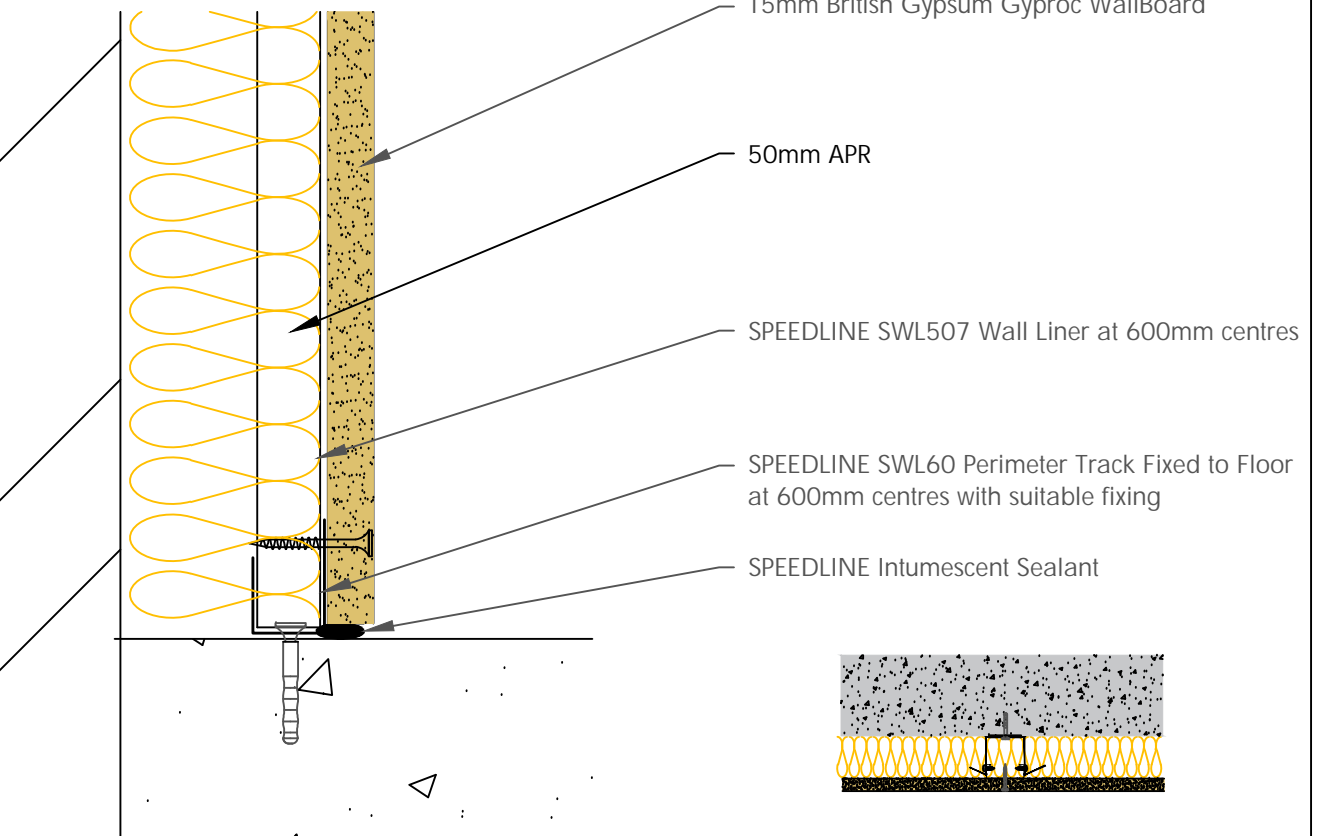

Fixing Brackets at 800mm centres
 AH185 = 75mm Leg
 AH186 = 125mm Leg
 AH175 = 175mm Leg

SPEEDLINE Drywall Screws

15mm British Gypsum Gyproc WallBoard

50mm APR

SPEEDLINE SWL507 Wall Liner at 600mm centres

SPEEDLINE SWL60 Perimeter Track Fixed to Floor at 600mm centres with suitable fixing

SPEEDLINE Intumescent Sealant

CDR No: DATE: 22/10/19 Details to be read in conjunction with project specification guidelines

WALL LINING SYSTEM - WL507-B-52(50)

All performance data and system specifications are for systems constructed with materials & components as shown. The inclusion or substitution of any other manufacturers materials or components could invalidate test data and system performance and permission must be given in writing by SIG PLC.