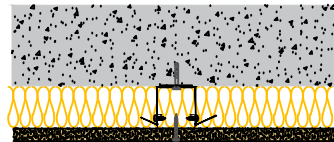

Fixing Brackets at 800mm centres
 AH185 = 75mm Leg
 AH186 = 125mm Leg
 AH175 = 175mm Leg

SPEEDLINE Drywall Screws

15mm British Gypsum Gyproc WallBoard

50mm APR

SPEEDLINE SWL507 Wall Liner at 600mm centres

SPEEDLINE SWL60 Perimeter Track Fixed to Floor at 600mm centres with suitable fixing

SPEEDLINE Intumescent Sealant

CDR No: DATE: 22/10/19 Details to be read in conjunction with project specification guidelines